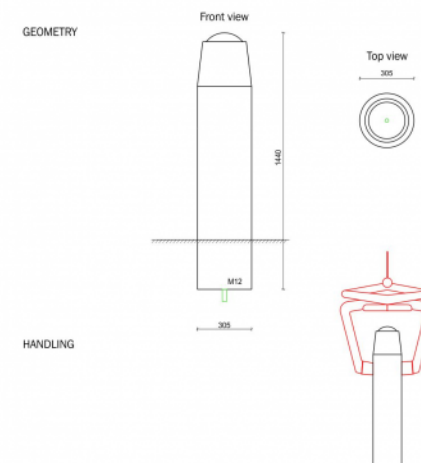

Bollard Wilo

Anchoring

✓ 1x M12

Measurements

✓ Ø 30,5 H 144 cm - 253 kg

Optional waterproof and anti-graffiti protection.

Other colours on request. Take into consideration a difference of colour on your screen or print-out in comparison with the reality. URBASTYLE cannot bear the responsibility for differences due to print-out or digital media.

Colours and Finishings

✓ FERRO

Technical

Accessibility