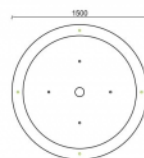

Planter Reims

Design: Urbastyle

Accessibility

Perimeter is easily noticeable with white cane.

Technical

GEOMETRY

HANDLING

Measurements

✓ Ø 1500 cm - H 500 cm - 980 kg

Anchoring

✓ Free standing

Optional waterproof and anti-graffiti protection.

Other colours on request. Take into consideration a difference of colour on your screen or print-out in comparison with the reality.