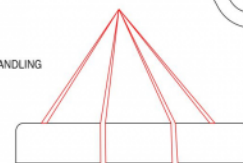

Design: CCHE Architecture & Design

Technical

GEOMETRY

HANDLING

Measurements

✓ 293x170x55 cm - 3213 kg

Anchoring

✓ Free standing