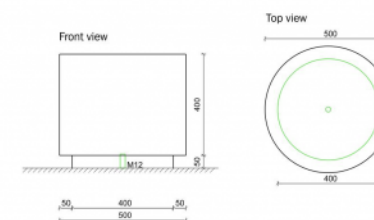

## Measurements

✓ Ø50x45cm - 200 kg

Optional waterproof and anti-graffiti protection.

Other colours on request. Take into consideration a difference of colour on your screen or print-out in comparison with the reality. URBASTYLE cannot bear the responsibility for differences due to print-out or digital media.

## Technical

GEOMETRY

HANDLING