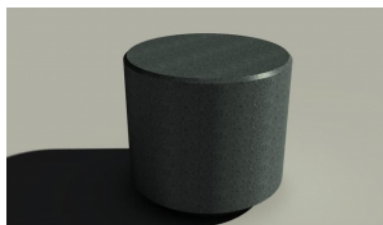

# Seat Rondo

## Measurements

✓ Ø50x45cm - 200 kg

Optional waterproof and anti-graffiti protection.

Other colours on request. Take into consideration a difference of colour on your screen or print-out in comparison with the reality. URBASTYLE cannot bear the responsibility for differences due to print-out or digital media.

## Colours and Finishings

✓FINO ✓FINERRO ✓VISIA ✓FERRO