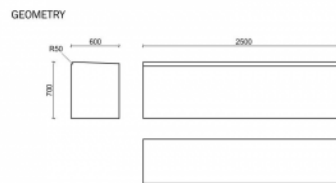

Bench Rotterdam

A bench that can create a planter when assembling several elements together, a small slope on top make the water flows towards the planter.

Design: Urbastyle

Accessibility

Perimeter is easily noticeable with white cane.

Volume is easily understandable for people with cognitive disabilities.

Technical

Measurements

✓ 250x60x70 cm - 2484 kg

Anchoring

✓ Free standing

Optional waterproof and anti-graffiti protection.
Other colours on request. Take into consideration a difference of colour on your screen or print-out in comparison with the reality.
URBASTYLE cannot bear the responsibility for differences due to print-out or digital media.