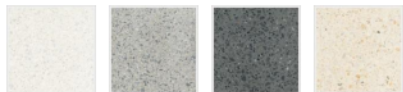

Colours and Finishings

URBASTYLE Polished