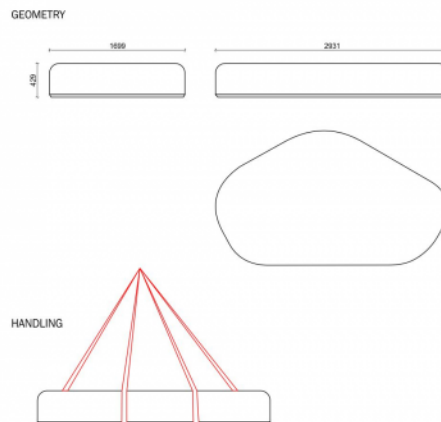

## Bench Nuton L

Inspired by the shape of pebbles eroded by time, the concrete furniture 'Nuton' allows a huge combination of random and natural appearances. Each element has a different shape and height, giving the whole set the appearance of a landscape inviting visitors to relax. A light slope allows water to flow naturally away from the surface.

### Measurements

✓ 293x170x43 cm - 3672 kg