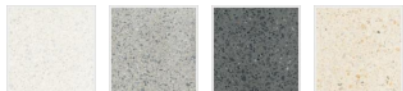

Accessibility

Perimeter is easily noticeable with white cane.

Volume is easily understandable and friendly for people with cognitive disabilities.

Colours and Finishings

URBASTYLE Polished

URBASTYLE Micro etched