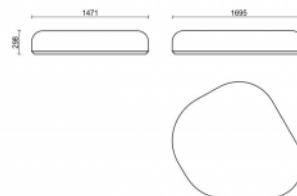

Bench Nuton S

Inspired by the shape of pebbles eroded by time, the concrete furniture 'Nuton' allows a huge combination of random and natural appearances. Each element has a different shape and height, giving the whole set the appearance of a landscape inviting visitors to relax. A light slope allows water to flow naturally away from the surface.

Design: CCHE Architecture & Design

Technical

GEOMETRY

HANDLING

Measurements

✓ 165x147x30 cm - 1220 kg

Anchoring

✓ Free standing