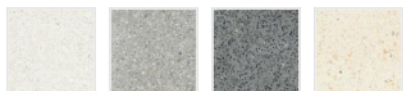

URBASTYLE Velvet