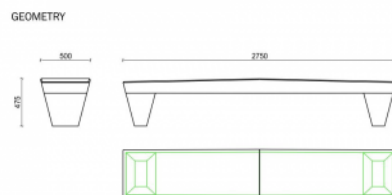

Bench Green Alley

You can download the 3D file here [Andtheduo](#) version following the [link](#) here.

Accessibility

The backrest is convenient to support the back.

The free space under the bench enables to stand up easily.

Technical

Measurements

- ✓ 275x50x47,5 cm - 508 kg
- ✓ Duo 343x83x80 cm - 1111 kg

Anchoring

- ✓ Free standing
- ✓ 4x M12

Optional waterproof and anti-graffiti protection.

Other colours on request. Take into consideration a difference of colour on your screen or print-out in comparison with the reality.