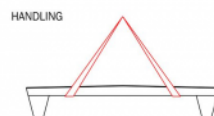

Bench Green Alley

You can download the 3D file here [Andtheduo](#) version following the [link](#) here.

Accessibility

The backrest is convenient to support the back.

The free space under the bench enables to stand up easily.

Technical

Measurements

- ✓ 275x50x47,5 cm - 508 kg
- ✓ Duo 343x83x80 cm - 1111 kg

Anchoring

- ✓ Free standing
- ✓ 4x M12

Optional waterproof and anti-graffiti protection.

Other colours on request. Take into consideration a difference of colour on your screen or print-out in comparison with the reality.