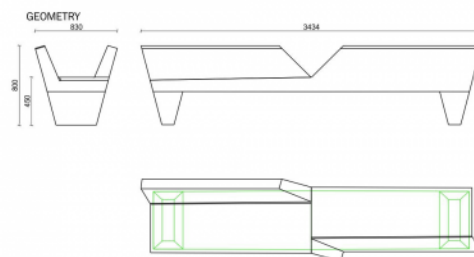

Bench Green Alley

You can download the 3D file here [Andtheduo](#) version following the [link](#) here.

Accessibility

The backrest is convenient to support the back.

The free space under the bench enables to stand up easily.

Technical

Measurements

- ✓ 275x50x47,5 cm - 508 kg
- ✓ Duo 343x83x80 cm - 1111 kg

Anchoring

- ✓ Free standing
- ✓ 4x M12

Optional waterproof and anti-graffiti protection.

Other colours on request. Take into consideration a difference of colour on your screen or print-out in comparison with the reality.