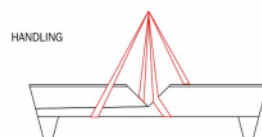

Bench Green Alley

You can download the 3D file here [Andtheduo](#) version following the [link](#) here.

Accessibility

The backrest is convenient to support the back.

The free space under the bench enables to stand up easily.

Technical

Measurements

- ✓ 275x50x47,5 cm - 508 kg
- ✓ Duo 343x83x80 cm - 1111 kg

Anchoring

- ✓ Free standing
- ✓ 4x M12

Optional waterproof and anti-graffiti protection.

Other colours on request. Take into consideration a difference of colour on your screen or print-out in comparison with the reality.