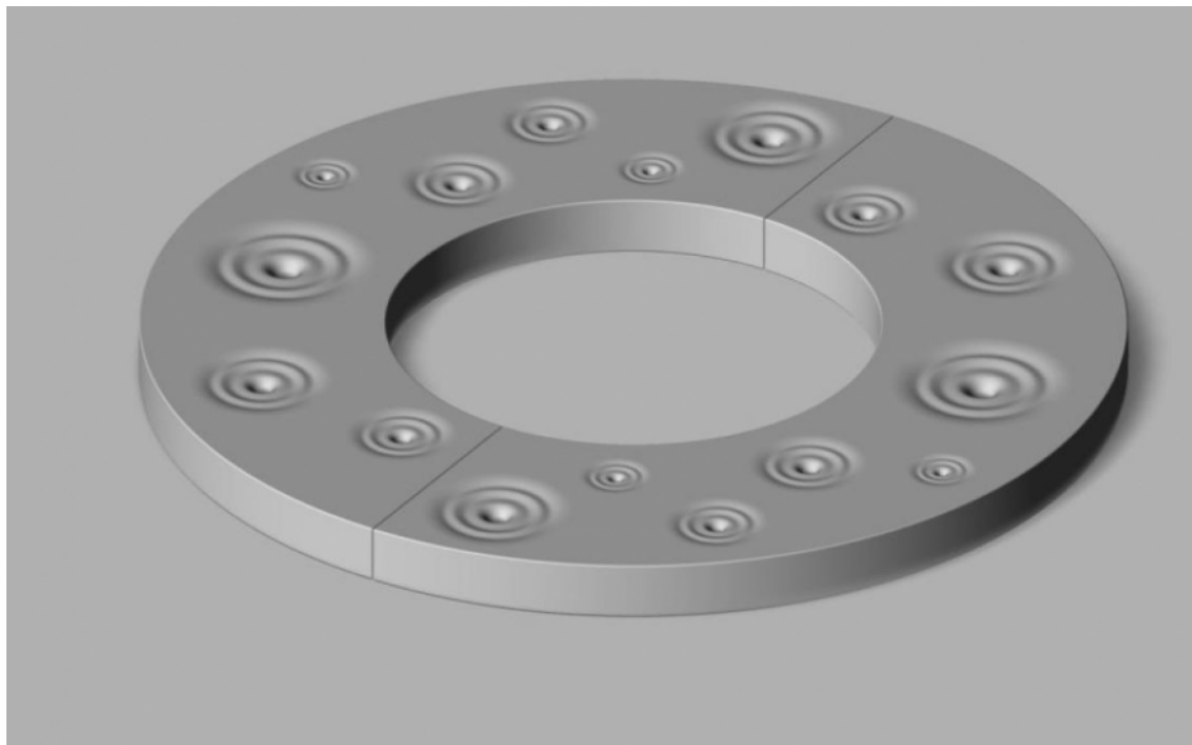

Tree grate Storm

CrousCalogero - Design Studio

Anchoring

- ✓ Free standing

Measurements

- ✓ Outside Ø100 cm/inside Ø50 cm x 6 cm
- ✓ Other dimensions on request

Other colours on request. Take into consideration a difference of colour on your screen or print-out in comparison with the reality. URBASTYLE cannot bear the responsibility for differences due to print-out or digital media.

Colours and Finishings

- ✓ Fair faced - Lisse
- ✓ Micro etched
- ✓ Finocrete Smooth
- ✓ Finocrete Satinium

Technical

GEOMETRY

HANDLING

Accessibility