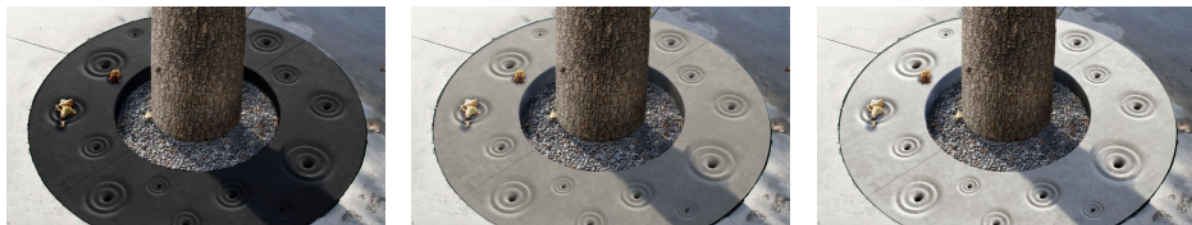

Tree grate Storm

CrousCalogero - Design Studio

Anchoring

- ✓ Free standing

Measurements

- ✓ Outside Ø100 cm/inside Ø50 cm x 6 cm
- ✓ Other dimensions on request

Other colours on request. Take into consideration a difference of colour on your screen or print-out in comparison with the reality. URBASTYLE cannot bear the responsibility for differences due to print-out or digital media.

Colours and Finishings

- ✓ Fair faced - Lisse
- ✓ Micro etched
- ✓ Finocrete Smooth
- ✓ Finocrete Satinium

Technical

GEOMETRY

HANDLING

Accessibility