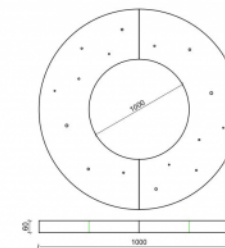

Technical

GEOMETRY

HANDLING

Accessibility