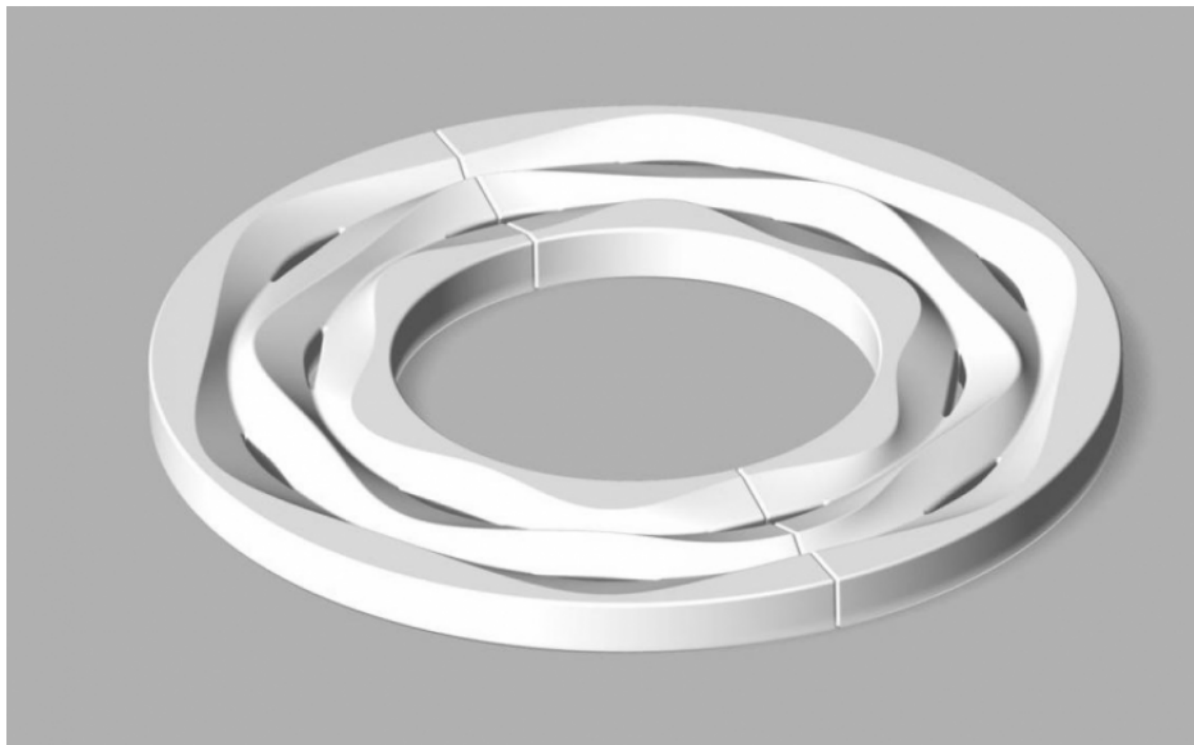

# Tree grate Sand

CrousCalogero - Design Studio

## Anchoring

- ✓ Free standing

## Measurements

- ✓ Outside Ø100 cm/inside Ø50 cm x 6 cm
- ✓ Other dimensions on request

Other colours on request. Take into consideration a difference of colour on your screen or print-out in comparison with the reality. URBASTYLE cannot bear the responsibility for differences due to print-out or digital media.