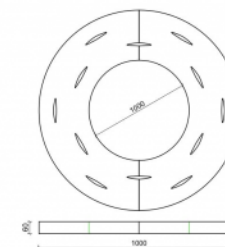

## Measurements

- ✓ Outside Ø100 cm/inside Ø50 cm x 6 cm
- ✓ Other dimensions on request

Other colours on request. Take into consideration a difference of colour on your screen or print-out in comparison with the reality. URBASTYLE cannot bear the responsibility for differences due to print-out or digital media.

## Technical

GEOMETRY

HANDLING