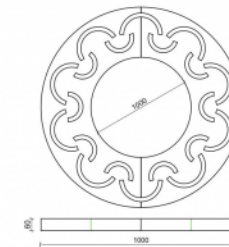

Tree grate Moonshine

Michaël Cravatte

Anchoring

- ✓ Free standing

Measurements

- ✓ Outside Ø100 cm/inside Ø50 cm x 6 cm
- ✓ Other dimensions on request

Other colours on request. Take into consideration a difference of colour on your screen or print-out in comparison with the reality. URBASTYLE cannot bear the responsibility for differences due to print-out or digital media.

Colours and Finishings

- ✓ Fair faced - Lisse
- ✓ Polished - Poli
- ✓ Micro etched
- ✓ Velvet
- ✓ Finocrete Smooth
- ✓ Finocrete Satinium

Technical

GEOMETRY

HANDLING

Accessibility