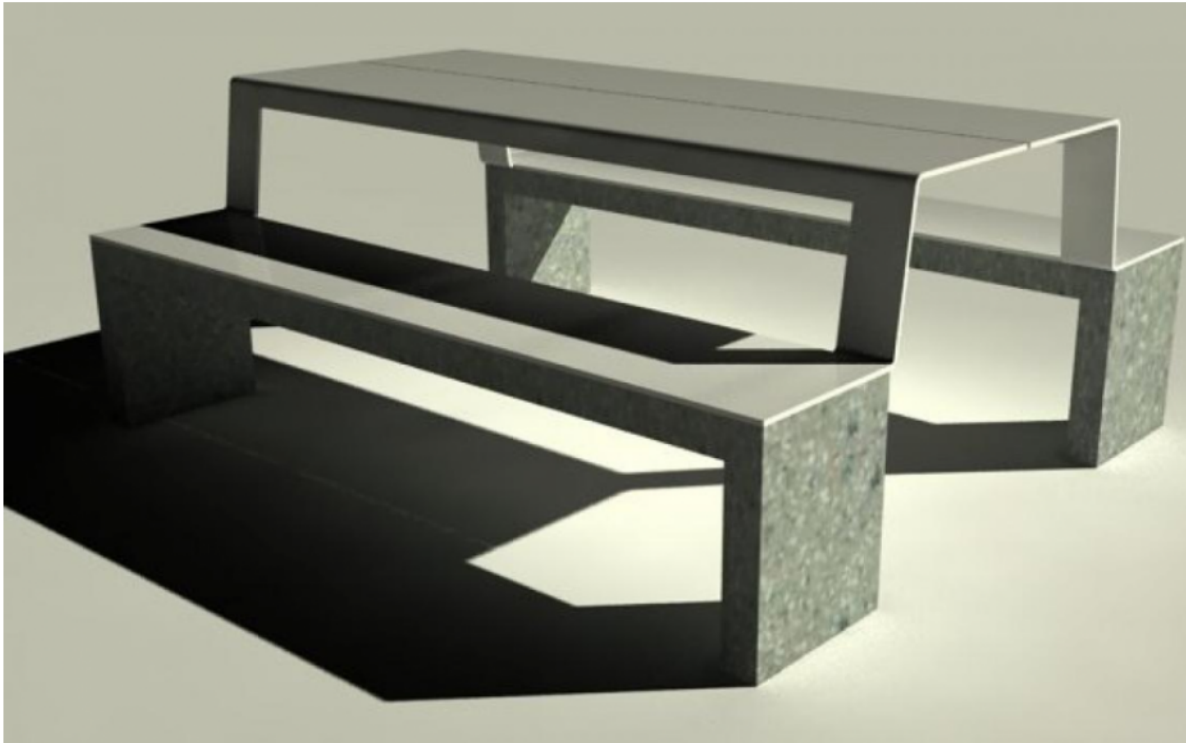

Table and Bench Picknick

Roel Vandebeek

Anchoring

- ✓ Free standing

Measurements

- ✓ 180x151,8x43 (bench)+73 cm (table) - 460 kg

Optional waterproof and anti-graffiti protection.

Other colours on request. Take into consideration a difference of colour on your screen or print-out in comparison with the reality. URBASTYLE cannot bear the responsibility for differences due to print-out or digital media.

Colours and Finishings

- ✓ Micro etched
- ✓ Polished - Poli
- ✓ Velvet

Technical

Accessibility