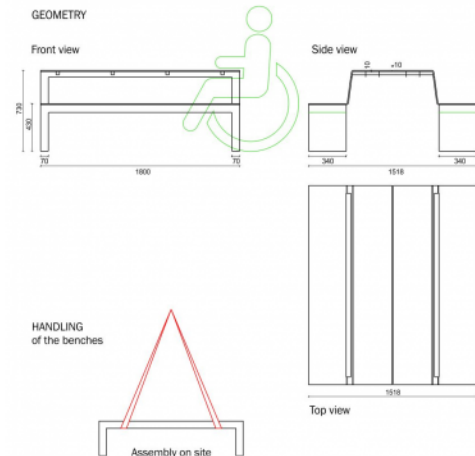

Table and Bench Picknick

Roel Vandebeek

Anchoring

- ✓ Free standing

Measurements

- ✓ 180x151,8x43 (bench)+73 cm (table) - 460 kg

Optional waterproof and anti-graffiti protection.

Other colours on request. Take into consideration a difference of colour on your screen or print-out in comparison with the reality. URBASTYLE cannot bear the responsibility for differences due to print-out or digital media.

Colours and Finishings

- ✓ Micro etched
- ✓ Polished - Poli
- ✓ Velvet

Technical

Accessibility