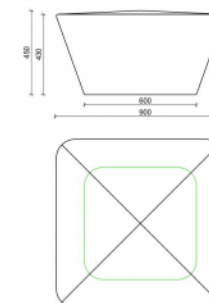

## Measurements

- ✓ 90x90x45 cm - 606 kg

Optional waterproof and anti-graffiti protection.

Other colours on request. Take into consideration a difference of colour on your screen or print-out in comparison with the reality. URBASTYLE cannot bear the responsibility for differences due to print-out or digital media.

## Technical

GEOMETRY

HANDLING