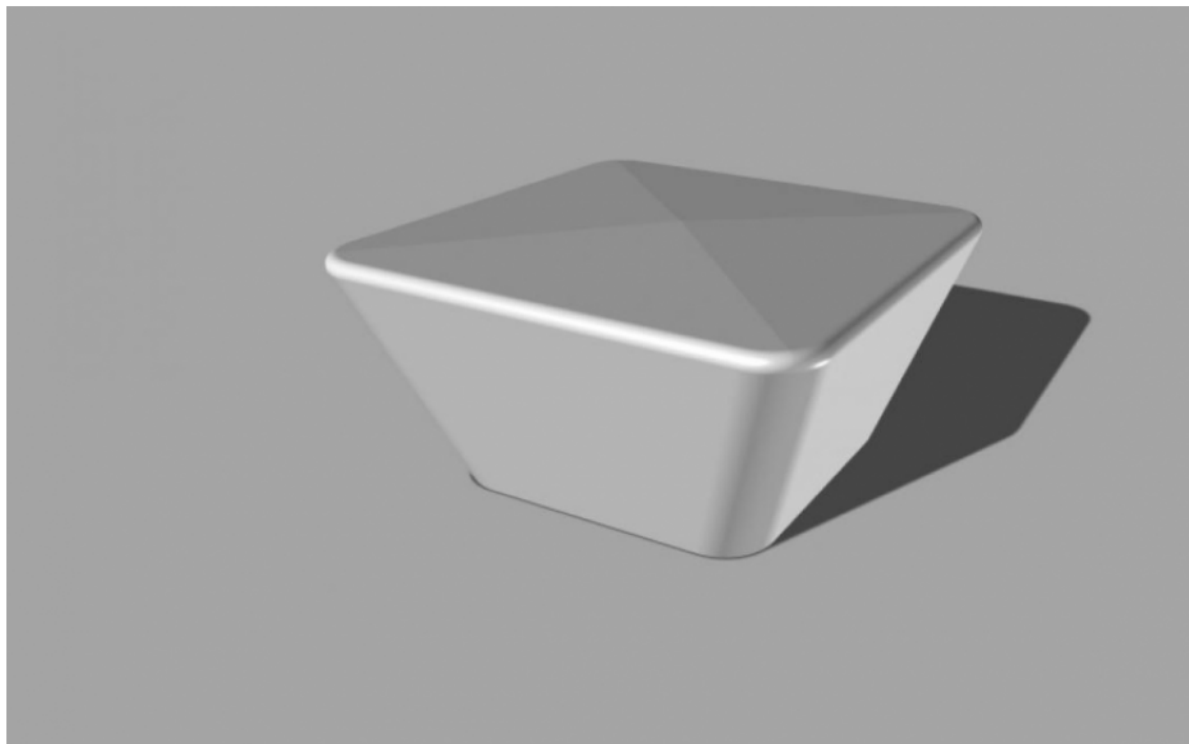

# Square Bench Charlie

MSA

## Anchoring

- ✓ Free standing

## Measurements

- ✓ 90x90x45 cm - 606 kg

Optional waterproof and anti-graffiti protection.

Other colours on request. Take into consideration a difference of colour on your screen or print-out in comparison with the reality. URBASTYLE cannot bear the responsibility for differences due to print-out or digital media.