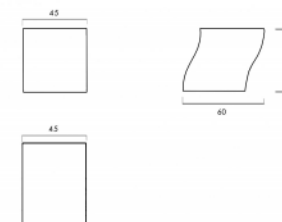

Seat Wave

URBASTYLE
CONCRETE STREET FURNITURE

Anchoring

- ✓ Free standing
- ✓ To fix in ground with concrete

Measurements

- ✓ 60 x 45 x 45 cm

Seat Wave Seen from the side, the design Seat Wave has a wavy movement. Playful and modern with a pleasant visibility height of 45cm. You can use them stand-alone or in series next to each other. Available in the two finishes FERRO and FINO and our standard colours.

Colours and Finishings

- ✓ FERRO
- ✓ FINO

Handling

Accessibility