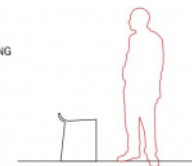

Seat Skate

Roel Vandebeek

Anchoring

✓ 4x M6

Measurements

✓ 41x42x53 cm - 25 kg

Optional waterproof and anti-graffiti protection.

Other colours on request. Take into consideration a difference of colour on your screen or print-out in comparison with the reality. URBASTYLE cannot bear the responsibility for differences due to print-out or digital media.

Colours and Finishings

✓ Finocrete Smooth   ✓ Finocrete Satinium

Technical

GEOMETRY

HANDLING

Accessibility