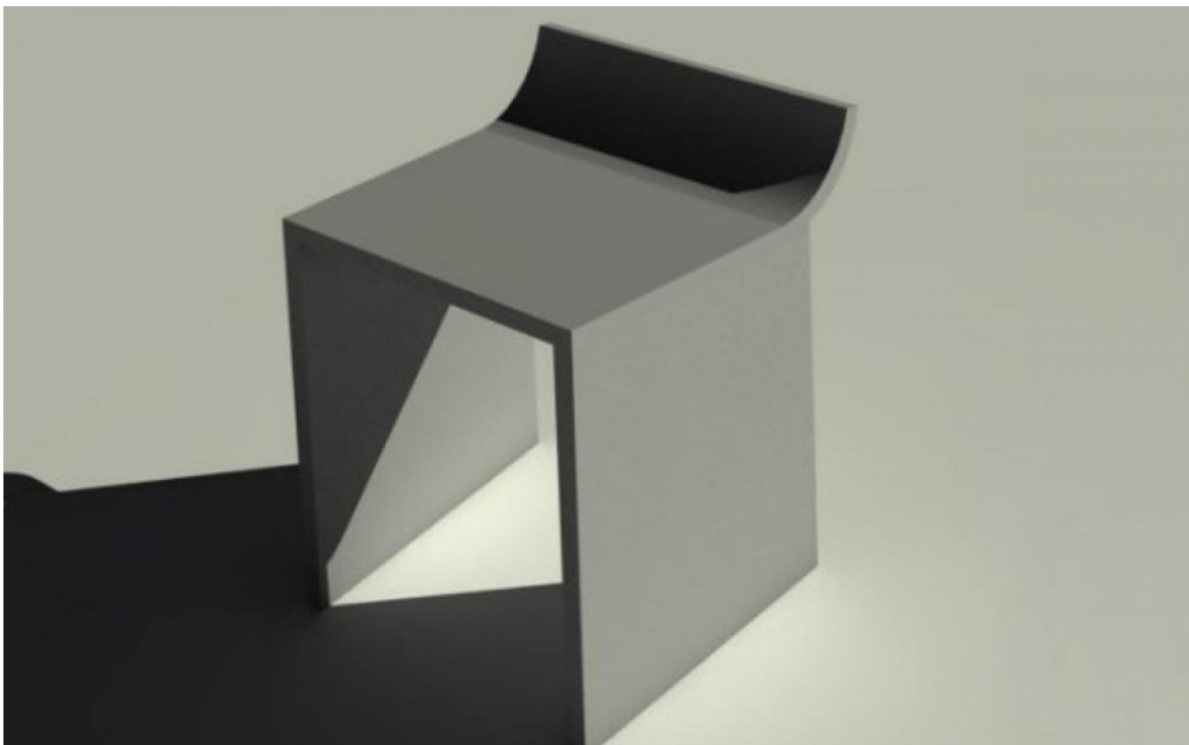

Seat Skate

Roel Vandebeek

Anchoring

✓ 4x M6

Measurements

✓ 41x42x53 cm - 25 kg

Optional waterproof and anti-graffiti protection.

Other colours on request. Take into consideration a difference of colour on your screen or print-out in comparison with the reality. URBASTYLE cannot bear the responsibility for differences due to print-out or digital media.

Colours and Finishings

✓ Finocrete Smooth   ✓ Finocrete Satinium

Technical

GEOMETRY

HANDLING

Accessibility