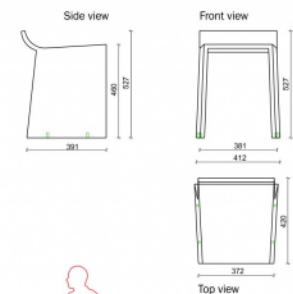

Technical

GEOMETRY