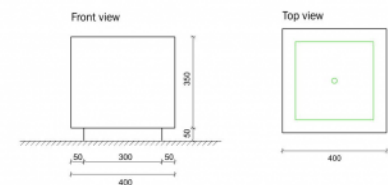

Seat Massivo

Anchoring

- ✓ 1x M12

Measurements

- ✓ 40x40x40 cm - 145 kg

Optional waterproof and anti-graffiti protection.

Other colours on request. Take into consideration a difference of colour on your screen or print-out in comparison with the reality. URBASTYLE cannot bear the responsibility for differences due to print-out or digital media.

Colours and Finishings

- ✓ Fair faced - Lisse
- ✓ Polished - Poli
- ✓ Micro etched
- ✓ Velvet

Technical

GEOMETRY

HANDLING

Accessibility