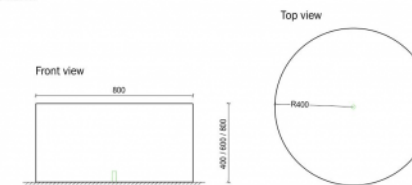

Seat Cylinder

Anchoring

✓ 1x M12

Measurements

✓ Ø 50cm - H45cm - 200 kg

Optional waterproof and anti-graffiti protection.

Other colours on request. Take into consideration a difference of colour on your screen or print-out in comparison with the reality. URBASTYLE cannot bear the responsibility for differences due to print-out or digital media.

Colours and Finishings

✓ Polished - Poli   ✓ Micro etched   ✓ Velvet

Technical

GEOMETRY