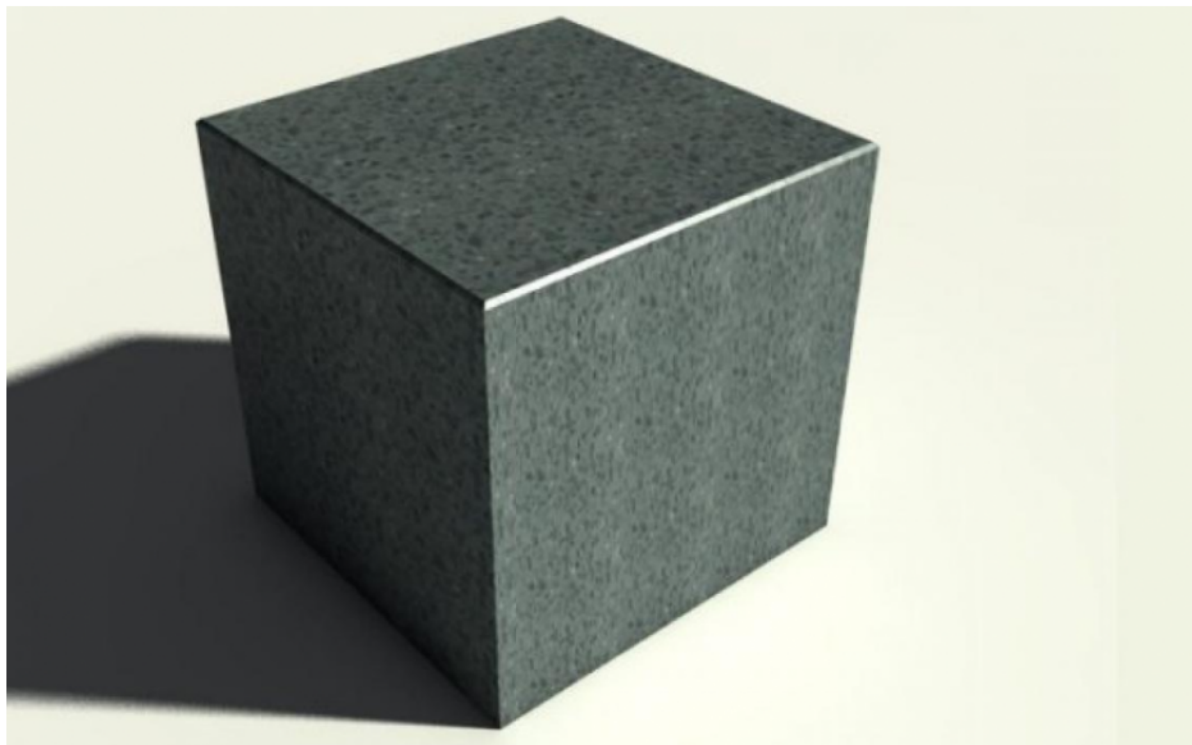

# Seat Cubo

## Product Set: Bollard Cubo

### Measurements

- ✓ 50/50/50 cm - 300 kg

Optional waterproof and anti-graffiti protection.

Other colours on request. Take into consideration a difference of colour on your screen or print-out in comparison with the reality. URBASTYLE cannot bear the responsibility for differences due to print-out or digital media.