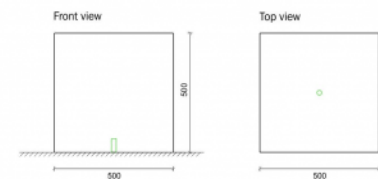

Technical

GEOMETRY

HANDLING

Accessibility