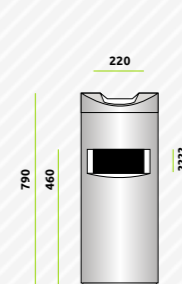

# Unique

Unique 140

Unique 100

Unique Series		
Model	Unique 100	Unique 140
Measurements (Ø x h)	400 x 990 mm	460 x 990 mm
Aperture (w x h)	260 x 140 mm	300 x 140 mm
Weight	35 kg	41 kg
Liner	56 l	91 l
Material	Powder coated galvanised steel or sst EN 1.4301	Powder coated galvanised steel or sst EN 1.4301
Material thickness	2 mm	2 mm
Accessories	Integrated ashtray	Integrated ashtray

Unique 140

400

Unique 100

135

Volcano Ashtray