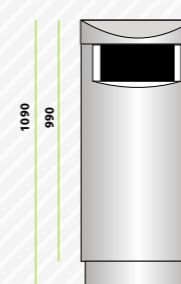

# Unique

Unique 140

Unique 100

Unique Series		
Model	Unique 100	Unique 140
Measurements (Ø x h)	400 x 990 mm	460 x 990 mm
Aperture (w x h)	260 x 140 mm	300 x 140 mm
Weight	35 kg	41 kg
Liner	56 l	91 l
Material	Powder coated galvanised steel or sst EN 1.4301	Powder coated galvanised steel or sst EN 1.4301
Material thickness	2 mm	2 mm
Accessories	Integrated ashtray	Integrated ashtray

## Colours

Stainless steel

RAL 6005

RAL 6009

RAL 9005

RAL 9006

RAL 9007

460