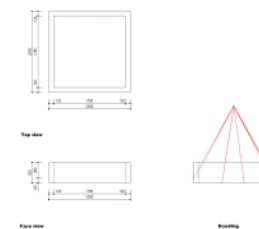

Planter Toronto CS

Anchoring

- ✓ Free standing

Measurements

- ✓ 200x200x50

The Toronto Planter The Toronto concrete planter is a square planter. This concrete planter measures 200 cm long by 200 cm wide and is available in several colors and finishes. The Toronto planter has a simple and elegant design. This planter is perfect for landscaping your parks, squares or even a marketplace.

Download the technical sheet and find out all the information...

Colours and Finishings

- ✓ CS BLASTED
- ✓ CS POLISHED
- ✓ CS VELVET

Handling

Accessibility