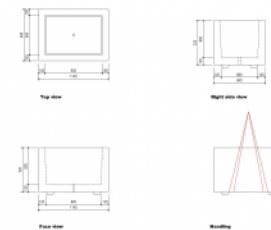

Planter Seoul CS

Anchoring

- ✓ Free standing

Measurements

- ✓ 114x84x72

The Seoul planter The Seoul architectural concrete planter is a small rectangular planter. This small concrete planter has 4 small feet that give the impression that the planter is literally floating. The dimensions of this concrete planter are 114 cm long and 84 cm wide. The height of the Seoul planter is 72 cm. This small planter is perfect for instant events because you...

Colours and Finishings

- ✓ CS BLASTED
- ✓ CS POLISHED
- ✓ CS VELVET

Handling

Accessibility