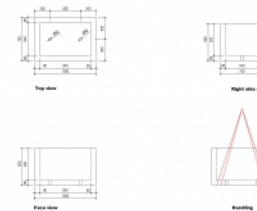

Planter Bangkok 2 CS

Anchoring

- ✓ Free standing

Measurements

- ✓ 100x70x60

The Bangkok 2 planter The Bangkok 2 architectural concrete planter is a rectangular planter. The dimensions of this concrete planter are 100 cm long and 70 cm wide. The height of the Bangkok 2 planter is 60 cm. The Bangkok 1 and Bangkok 2 planters are available in several colors and finishes. You can combine concrete planters Bangkok 1 and Bangkok 2 on your projects to...

Colours and Finishings

- ✓ CS BLASTED
- ✓ CS POLISHED
- ✓ CS VELVET

Handling

Accessibility