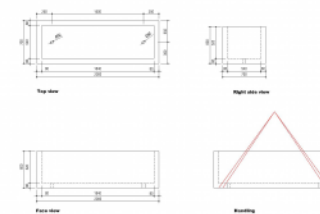

Planter Bangkok I CS

Anchoring

- ✓ Free standing

Measurements

- ✓ 200x70x60

The Bangkok 1 planter The Bangkok 1 architectural concrete planter is a rectangular planter. The dimensions of this concrete planter are 200 cm long and 70 cm wide. The height of the Bangkok 1 planter is 60 cm. The Bangkok 1 and Bangkok 2 planters are available in several colors and finishes. You can combine concrete planters Bangkok 1 and Bangkok 2 on your projects to...

Colours and Finishings

- ✓ CS BLASTED
- ✓ CS POLISHED
- ✓ CS VELVET

Handling

Accessibility