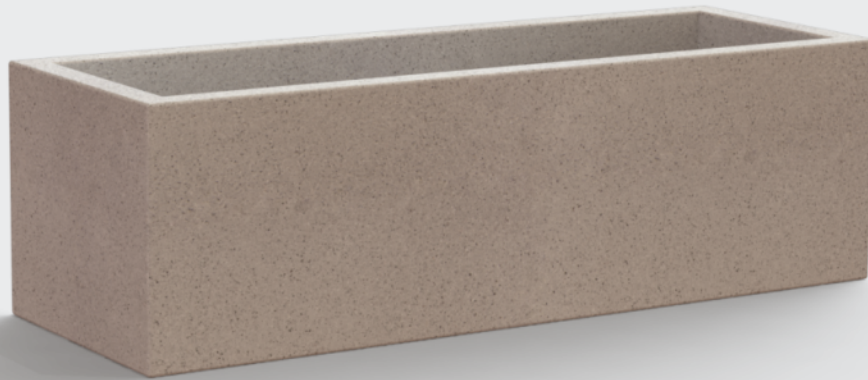

# Planter Bangkok I CS

## Anchoring

- ✓ Free standing

## Measurements

- ✓ 200x70x60

The Bangkok 1 planter The Bangkok 1 architectural concrete planter is a rectangular planter. The dimensions of this concrete planter are 200 cm long and 70 cm wide. The height of the Bangkok 1 planter is 60 cm. The Bangkok 1 and Bangkok 2 planters are available in several colors and finishes. You can combine concrete planters Bangkok 1 and Bangkok 2 on your projects to...