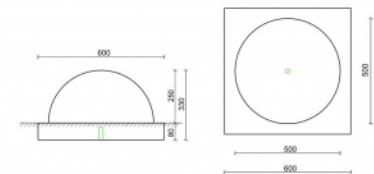

Bollard Semi

Anchoring

- ✓ 1x M12

Measurements

- ✓ Total 60x60x33 cm - Platform 60x60x8 cm + half sphere 50x50x25 cm - 148 kg

Optional waterproof and anti-graffiti protection.

Other colours on request. Take into consideration a difference of colour on your screen or print-out in comparison with the reality. URBASTYLE cannot bear the responsibility for differences due to print-out or digital media.

Colours and Finishings

- ✓ FERRO

Technical

GEOMETRY

Front view

Top view

HANDLING