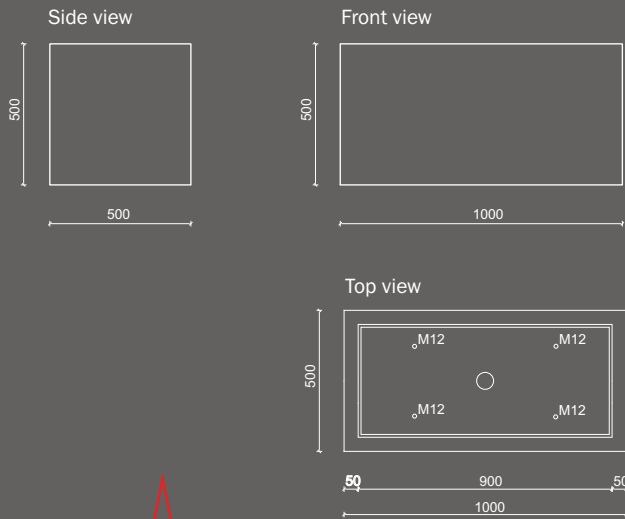

SPECIFICATIONS

MATERIAL	Cast stone
FIXING	Free-standing
WEIGHT	see table
FINISH	Fair faced / Micro etched / Polished / Velvet Waterproof and anti-graffiti protection

GEOMETRY

HANDLING

- Recto 2010 - 200/100/100 cm - 10 cm thick - 1.690 kg
- Recto 1510 - 150/100/100 cm - 10 cm thick - 1.353 kg
- Recto 1575 - 150/75/75 cm - 8 cm thick - 753 kg
- Recto 1050 - 100/50/50 cm - 5 cm thick - 220 kg