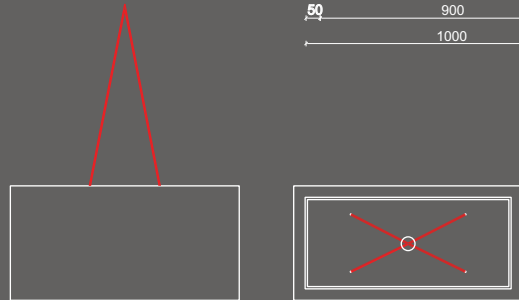

SPECIFICATIONS

MATERIAL	Cast stone
FIXING	Free-standing
WEIGHT	see table
FINISH	Fair faced / Micro etched / Polished / Velvet Waterproof and anti-graffiti protection

GEOMETRY

HANDLING

- Recto 2010 - 200/100/100 cm - 10 cm thick - 1.690 kg
- Recto 1510 - 150/100/100 cm - 10 cm thick - 1.353 kg
- Recto 1575 - 150/75/75 cm - 8 cm thick - 753 kg
- Recto 1050 - 100/50/50 cm - 5 cm thick - 220 kg