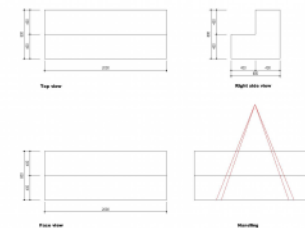

Bench Tokyo CS

Anchoring

- ✓ Free standing

Measurements

- ✓ 200x80x80

The Tokyo concrete bench The design of Tokyo architectural concrete bench is simple and timeless. The bench has two levels that double the seating capacity. The elderly people and children will opt for the lower level which offers them a comfortable backrest and support. This double-function bench can perfectly be used as a bench for the edge of a planter or sandbox....

Colours and Finishings

- ✓ CS BLASTED
- ✓ CS POLISHED
- ✓ CS VELVET

Handling

Accessibility