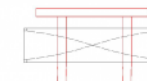

Bench Salta

URBASTYLE
CONCRETE STREET FURNITURE

Anchoring

- ✓ Free standing

Measurements

- ✓ 200 x 40 x 50 cm
- ✓ 78.7&4 x 15.74& x 19.68&

The Salta bench was created out of the desire to make an object that is beautiful to look at, while being pleasant to sit on. It is the result of a thorough research into the maximum reduction of material to create a stable structure that only leaves a minimal footprint on the public space. Studying the architecture of bridges, the designers have conceived a bench...

Colours and Finishings

- ✓ CS POLISHED

Handling

Vue de dessus

Vue de côté

Vue de face

Vue de face

Accessibility