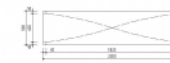

Handling

Vue de dessus