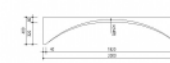

Bench Salta

URBASTYLE
CONCRETE STREET FURNITURE

Anchoring

- ✓ Free standing

Measurements

- ✓ 200 x 40 x 50 cm
- ✓ 78.7&4 x 15.74& x 19.68&

The Salta bench was created out of the desire to make an object that is beautiful to look at, while being pleasant to sit on. It is the result of a thorough research into the maximum reduction of material to create a stable structure that only leaves a minimal footprint on the public space. Studying the architecture of bridges, the designers have conceived a bench...

Colours and Finishings

- ✓ CS POLISHED

Handling

Vue de dessus

Vue de côté

Vue de face

Vue de face

Accessibility