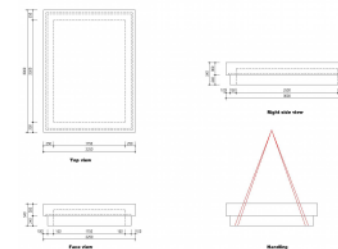

Bench Rio CS

URBASTYLE
CONCRETE STREET FURNITURE

Anchoring

- ✓ Free standing

Measurements

- ✓ 300x225x54

The Rio concrete bench The Rio concrete bench is a bench that measures 300 cm by 225 cm. With its height of 54 cm this concrete bench almost looks like a small podium. This almost square shaped concrete bench can be placed in the middle of a square or a public square. This bench is available in different colors and finishes. Do not hesitate to contact us for more information...

Colours and Finishings

- ✓ CS BLASTED
- ✓ CS POLISHED
- ✓ CS VELVET

Handling

Accessibility