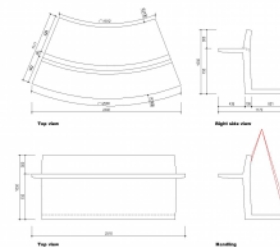

Bench Paris 2 CS

Anchoring

- ✓ Free standing

Measurements

- ✓ 244x117,1x105

Bench Paris 2 The Paris 1 and Paris 2 circular concrete benches were specially designed for the Paris la Défense project. The Paris 2 planter -table is composed of several elements which will form a large circular concrete planter table. All around this 105 cm high garden table we placed small concrete seats. The planter table and the seats are available in different colors and...

Colours and Finishings

- ✓ CS BLASTED
- ✓ CS POLISHED
- ✓ CS VELVET

Handling

Accessibility