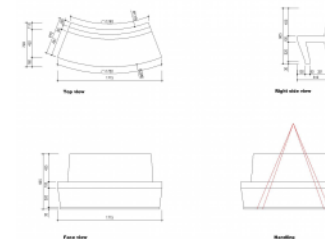

Bench Paris I CS

URBASTYLE
CONCRETE STREET FURNITURE

Anchoring

- ✓ Free standing

Measurements

- ✓ 171,5x61x90,5

Bench Paris 1 The Paris 1 and Paris 2 circular concrete benches were exclusively designed for the Paris la Défense project. The seat and back of the Paris 1 garden bench offer comfort to passers-by who want to take a break. This concrete bench is available in several colors and finishes. You will find all the information about this bench on the product sheet and for any...

Colours and Finishings

- ✓ CS BLASTED
- ✓ CS POLISHED
- ✓ CS VELVET

Handling

Accessibility