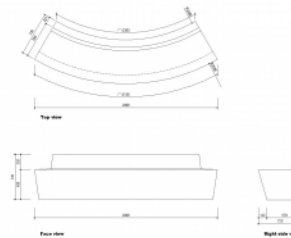

Bench Milano CS

URBASTYLE
CONCRETE STREET FURNITURE

Anchoring

- ✓ Free standing

Measurements

- ✓ 299,6x72x74

The Milan architectural concrete bench The Milano concrete bench is a bench which is made up of several elements. This circular concrete bench allows you to create an elegant planter that you can place in a park or square. The Milano planter bench measures 299.6cm long and has a total height of 74cm with the backrest included. The simple and effective design of this bench remains...

Colours and Finishings

- ✓ CS BLASTED
- ✓ CS POLISHED
- ✓ CS VELVET

Handling

Accessibility