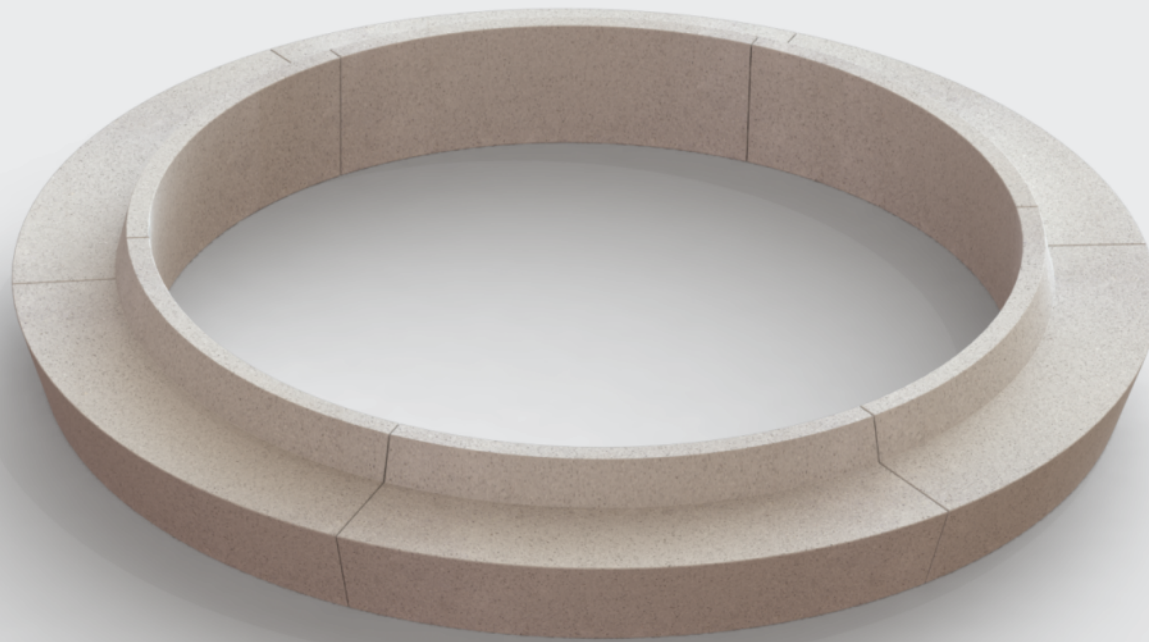

# Bench Milano CS

**URBASTYLE**  
CONCRETE STREET FURNITURE

## Anchoring

- ✓ Free standing

## Measurements

- ✓ 299,6x72x74

The Milan architectural concrete bench The Milano concrete bench is a bench which is made up of several elements. This circular concrete bench allows you to create an elegant planter that you can place in a park or square. The Milano planter bench measures 299.6cm long and has a total height of 74cm with the backrest included. The simple and effective design of this bench remains...