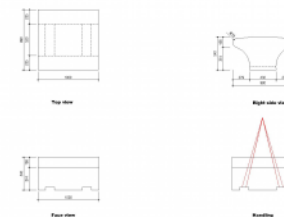

Bench Buda CS

Anchoring

- ✓ Free standing

Measurements

- ✓ 100x99x54

The Buda bench The Buda concrete bench is the practical and original seating solution that offers multiple layout possibilities. This concrete bench made up of various elements with versatile functions can be used as a bench or planter-bench. It is the ideal bench to create a place of rest or meeting. The Buda bench is ideal for use as a decorative element in a public...

Colours and Finishings

- ✓ CS BLASTED
- ✓ CS POLISHED
- ✓ CS VELVET

Handling

Accessibility