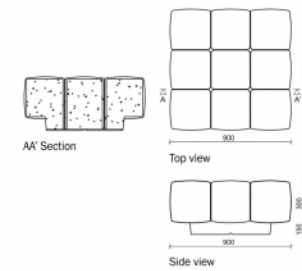

Technical

GEOMETRY