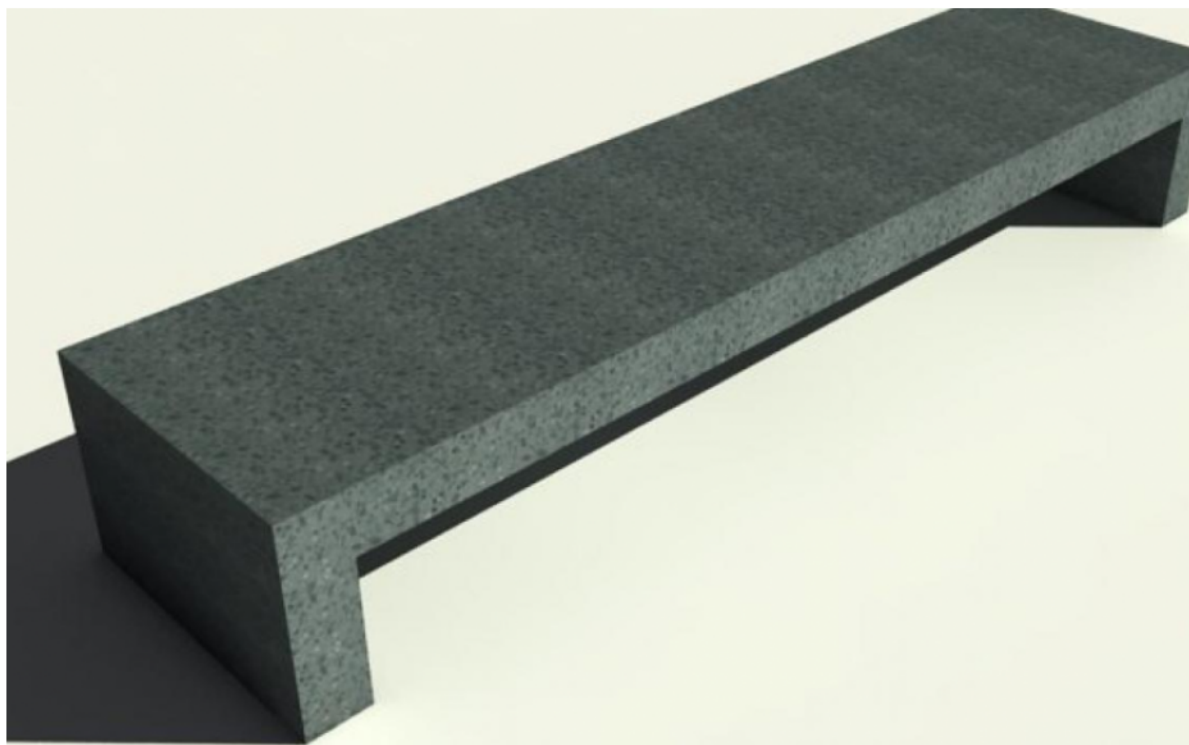

# Bench Hyjo

## Anchoring

- ✓ 4x M12

## Measurements

- ✓ 252/62/40 cm - 551 kg
- ✓ 189/62/40 cm - 437 kg
- ✓ 126/62/40 cm - 325 kg

Optional waterproof and anti-graffiti protection.

Other colours on request. Take into consideration a difference of colour on your screen or print-out in comparison with the reality. URBASTYLE cannot bear the responsibility for differences due to print-out or digital media.