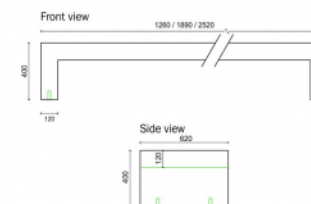

## Measurements

- ✓ 252/62/40 cm - 551 kg
- ✓ 189/62/40 cm - 437 kg
- ✓ 126/62/40 cm - 325 kg

Optional waterproof and anti-graffiti protection.

Other colours on request. Take into consideration a difference of colour on your screen or print-out in comparison with the reality. URBASTYLE cannot bear the responsibility for differences due to print-out or digital media.

## Technical

GEOMETRY

HANDLING