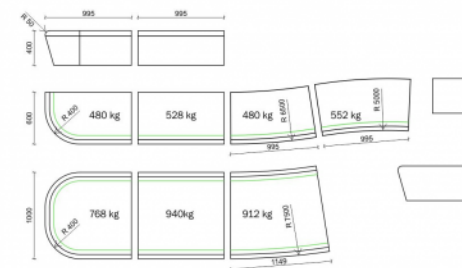

Bench Centenaire

Anchoring

- ✓ Free standing

Measurements

- ✓ Width 60 cm Start/end - 100x60x40 cm - 480 kg
- ✓ Width 60 cm Connecting piece - 100x60x40 cm - 528 kg
- ✓ Width 60 cm Elbow - 100x60x40 cm - R650 cm - 480 kg
- ✓ Width 60 cm - 100x60x40 cm - R500 cm - 552 kg
- ✓ Width 100 cm Start-/end - 100x100x40 cm - 768 kg
- ✓ Width 100 cm Connecting piece - 100/100/40 cm - 940 kg
- ✓ Width 100 cm Elbow - 100/115/40 cm - R750 cm - 912 kg

Optional waterproof and anti-graffiti protection.

Other colours on request. Take into consideration a difference of colour on your screen or print-out in comparison with the reality. URBASTYLE cannot bear the responsibility for differences due to print-out or digital media.

Colours and Finishings

- ✓ Fair faced - Lisse
- ✓ Polished - Poli
- ✓ Micro etched
- ✓ Velvet

Technical

GEOMETRY

HANDLING