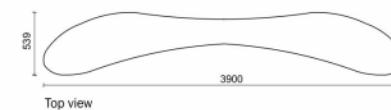

Bench Cityscape

Arne Quinze

Anchoring

- ✓ Free standing

Measurements

- ✓ 392/75/40 cm - 1.450 kg

Optional waterproof and anti-graffiti protection.

Other colours on request. Take into consideration a difference of colour on your screen or print-out in comparison with the reality. URBASTYLE cannot bear the responsibility for differences due to print-out or digital media.

Colours and Finishings

- ✓ Micro etched

Technical

GEOMETRY

Top view

Side view

Front view

HANDLING