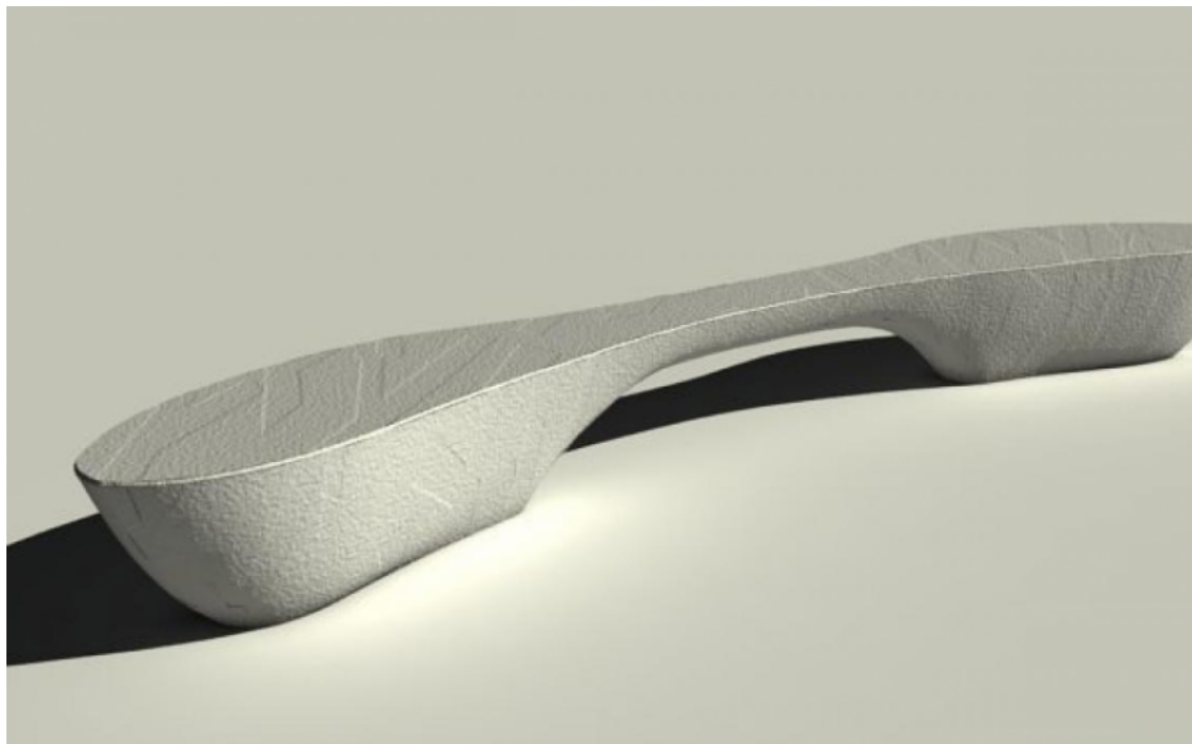

Bench Cityscape

Arne Quinze

Anchoring

- ✓ Free standing

Measurements

- ✓ 392/75/40 cm - 1.450 kg

Optional waterproof and anti-graffiti protection.

Other colours on request. Take into consideration a difference of colour on your screen or print-out in comparison with the reality. URBASTYLE cannot bear the responsibility for differences due to print-out or digital media.

Colours and Finishings

- ✓ Micro etched

Technical

GEOMETRY

Top view

Side view

Front view

HANDLING