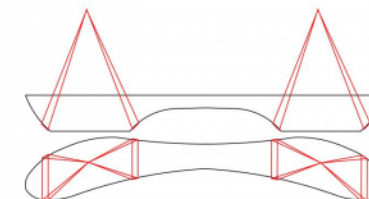

Bench Cityscape

Arne Quinze

Anchoring

- ✓ Free standing

Measurements

- ✓ 392/75/40 cm - 1.450 kg

Optional waterproof and anti-graffiti protection.

Other colours on request. Take into consideration a difference of colour on your screen or print-out in comparison with the reality. URBASTYLE cannot bear the responsibility for differences due to print-out or digital media.

Colours and Finishings

- ✓ Micro etched

Technical

GEOMETRY

Top view

Side view

Front view

HANDLING