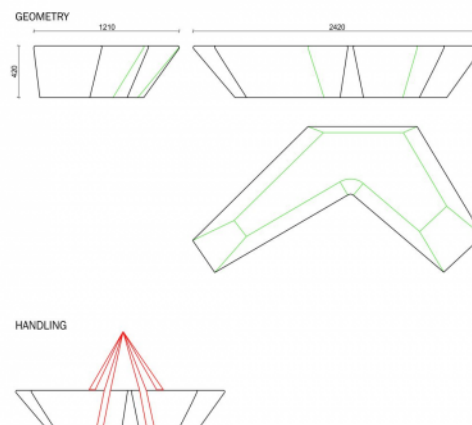

Bench Boomerang

You can use Boomerang benchstand alone, against a wall or in a composition of multiple elements.

Design: Urbastyle

Accessibility

Easy to stand-up thanks to free room under seat enabling to give a vertical push.

Technical

Measurements

✓ 242x121x42 cm - 1101 kg

Anchoring

✓ Free standing

Optional waterproof and anti-graffiti protection.
Other colours on request. Take into consideration a difference of colour on your screen or print-out in comparison with the reality.
URBASTYLE cannot bear the responsibility for differences due to print-out or digital media.