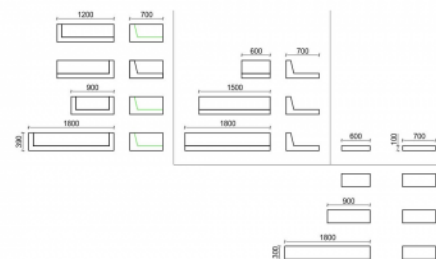

Bench system a-bench

a-bench is a modular yet elegant object that exudes class and robustness at the same time making it functional and sculptural in every indoor or outdoor surrounding. The 3D elements are downloadable here: - Base block 60 - Base block 90 - Base block 180 - Base cushion 60 - Backrest 60 - Backrest 150 - Backrest 180 - Backrest plus right and left siderests 90 - Backrest plus right and left siderests 180 - Backrest with left siderest 120 - Backrest with right siderest 120

Design: Architecten Achtergael

a

Accessibility

Perimeter is easily noticeable with white cane.

Volume is easily understandable and friendly for people with cognitive disabilities.

Technical

GEOMETRY

ASSEMBLY

Measurements

- ✓ Base bloc small: 60x70,5x30 cm - 310 kg
- ✓ Base bloc medium: 90x70,5x30 cm - 475 kg
- ✓ Base bloc XL: 180x70,5x30 cm - 950 kg
- ✓ Simple Slim Seating: 60x70,5x10 cm - 102 kg
- ✓ Seating with backrest small: 60x70,5x39 cm - 139 kg
- ✓ Seating with backrest long: 150x70,5x39 cm - 348 kg
- ✓ Seating with backrest XL: 180x70,5x39 cm - 417 kg
- ✓ Seating with backrest and left or right siderest: 120x70,5x39 cm - 301 kg
- ✓ Seating medium with backrest and left and right siderest: 90x70,5x39 cm - 343 kg
- ✓ Seating long with backrest and left and right siderest: 180x70,5x39 cm - 552 kg