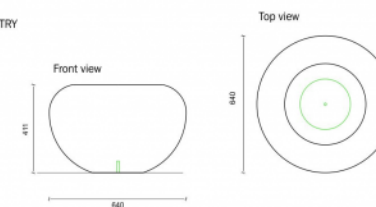

Seat Cloud

Anchoring

✓ 1x M12

Measurements

✓ Ø 64cm / H40cm - 185 kg

Optional waterproof and anti-graffiti protection.

Other colours on request. Take into consideration a difference of colour on your screen or print-out in comparison with the reality. URBASTYLE cannot bear the responsibility for differences due to print-out or digital media.

Colours and Finishings

✓ Polished - Poli   ✓ Micro etched   ✓ Velvet

Technical

GEOMETRY