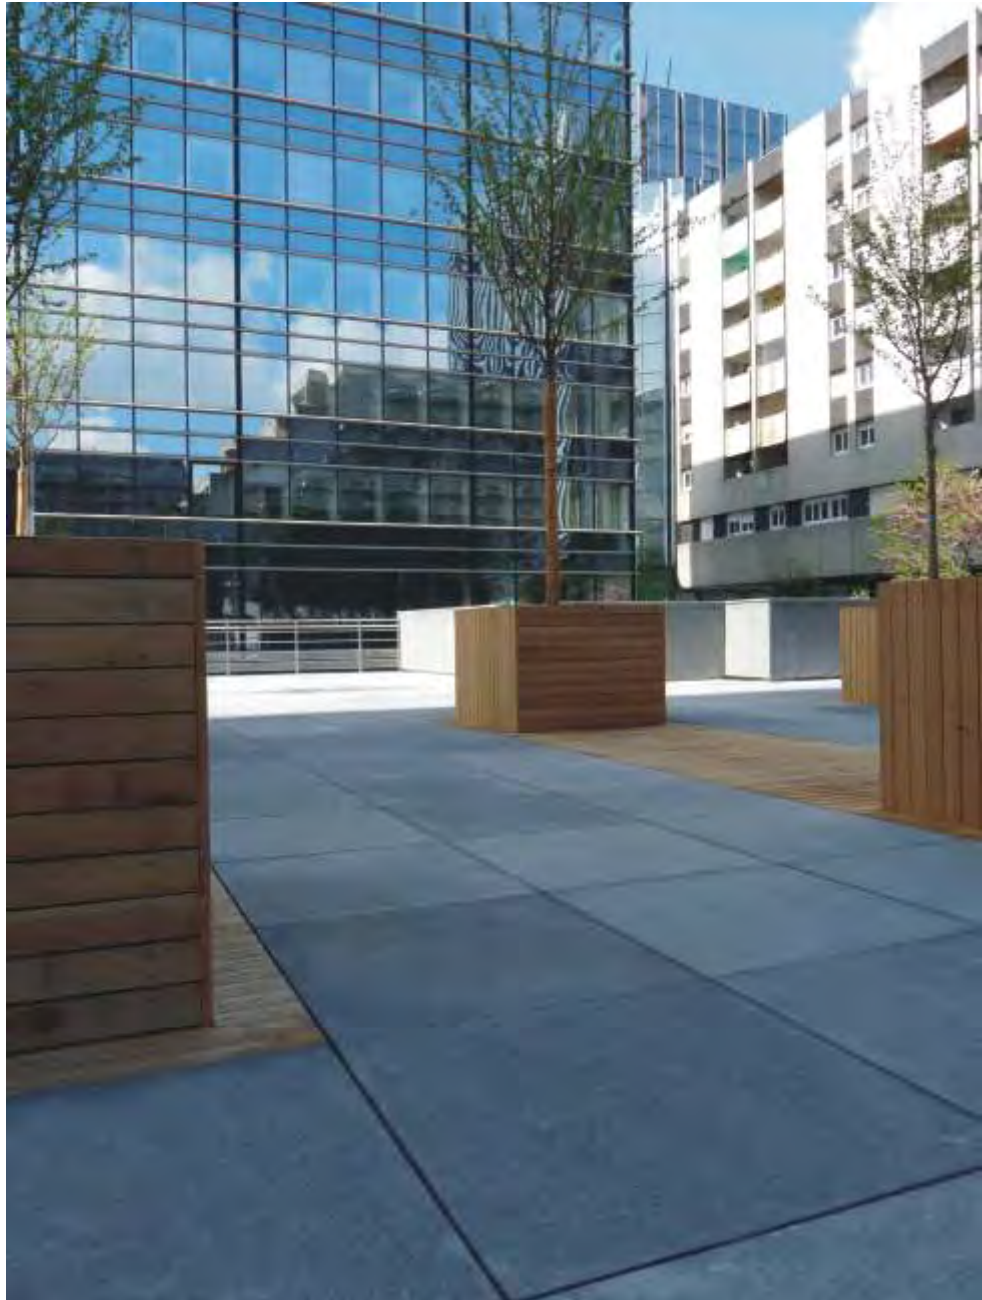

Flexibility

Bollards

Benches

Concrete diversity

Planters

Design

Architectural concrete

Urba-Style

Gent (BE)
steps

Gent (BE)
structured walls / steps / big size slabs / benches

Paris - Eurodisney (FR)
big size slabs

Den Haag (NL)
benches

Hulst (NL)
fountain

Rotterdam (NL)
signposts

Oudenaarde (BE)
wall panels

Paris (FR)
big size slabs

Oudenaarde (BE)
benches / led light

Dunkerque (FR)
retaining walls with structure

Evergem (BE)
bench

Gent (BE)
benches & benches with text / big size slabs

Nieuwpoort (BE)
planters