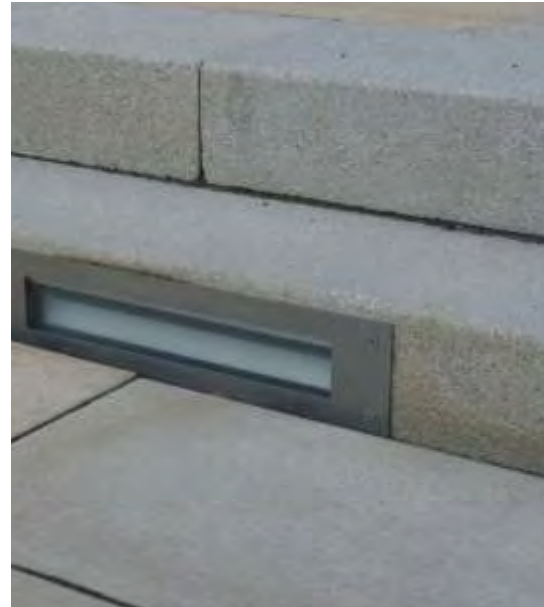

Machelen (BE)
wall with text / kerbstones

Adegem (BE)
art object / led light

Gent (BE)
landscape elements / bollards / benches

Gent (BE)
wall panels

Mechelen (BE)
big size slabs / steps

Lille (FR)
planter

Wood

Combinations

Led

Structured

Wood & Steel

Fair faced

Washed

Structured

Polished