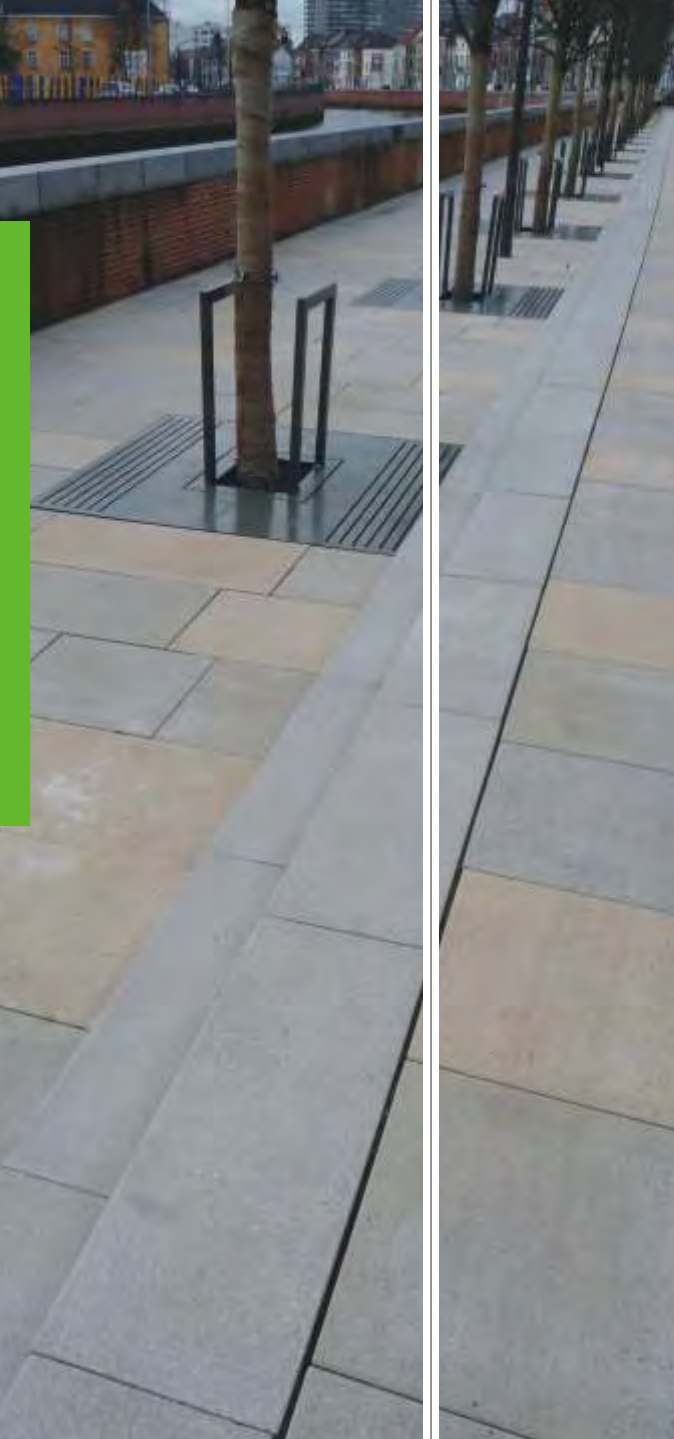

Paris (FR)
big size slabs

Oudenaarde (BE)
benches / led light

Dunkerque (FR)
retaining walls with structure

Evergem (BE)
bench

Gent (BE)
benches & benches with text / big size slabs

Nieuwpoort (BE)
planters

Machelen (BE)
wall with text / kerbstones

Adegem (BE)
art object / led light

Gent (BE)
landscape elements / bollards / benches

Gent (BE)
wall panels

Mechelen (BE)
big size slabs / steps

Lille (FR)
planter

Wood

Combinations

Led

Structured

Wood & Steel

Fair faced

Washed

Structured

Polished