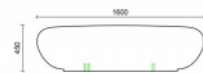

## Accessibility

Perimeter is easily noticeable with white cane.

Volume is easily understandable and friendly for people with cognitive disabilities.

## Technical

GEOMETRY

HANDLING

## Measurements

✓ 160x160x162x45 cm - 2101 kg