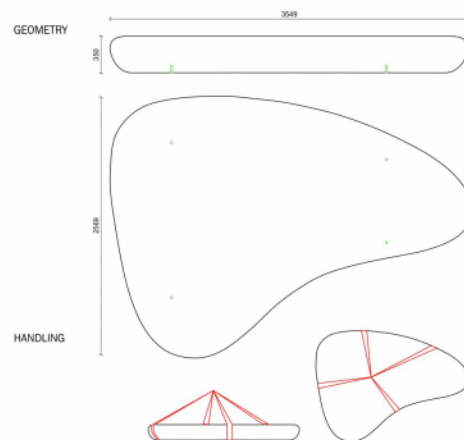

## Bench Galet V

Design: Urbastyle

### Accessibility

Perimeter is easily noticeable with white cane.

Volume is easily understandable and friendly for people with cognitive disabilities.

### Measurements

✓ 355x257x35 cm - 5400 kg