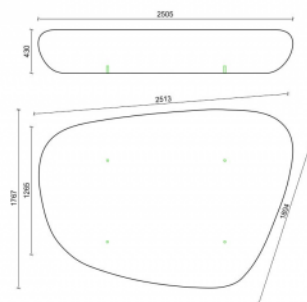

Bench Galet IV

Design: Urbastyle

Accessibility

Perimeter is easily noticeable with white cane.

Volume is easily understandable and friendly for people with cognitive disabilities.

Technical

GEOMETRY

HANDLING

Measurements

✓ 250x177x43 cm - 3840 kg

Anchoring

✓ Free standing

Optional waterproof and anti-graffiti protection.

Other colours on request. Take into consideration a difference of colour on your screen or print-out in comparison with the reality.