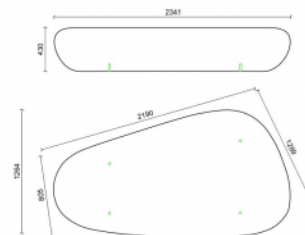

Bench Galet III

Design: Urbastyle

Accessibility

Perimeter is easily noticeable with white cane.

Volume is easily understandable and friendly for people with cognitive disabilities.

Technical

GEOMETRY

HANDLING

Measurements

✓ 234x126x43 cm - 2400 kg

Anchoring

✓ Free standing

Optional waterproof and anti-graffiti protection.

Other colours on request. Take into consideration a difference of colour on your screen or print-out in comparison with the reality.