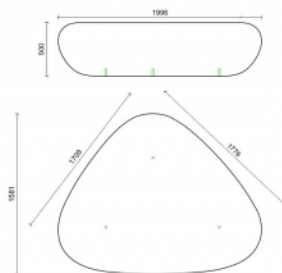

Bench Galet II

Design: Urbastyle

Accessibility

Perimeter is easily noticeable with white cane.

Volume is easily understandable and friendly for people with cognitive disabilities.

Technical

GEOMETRY

HANDLING

Measurements

✓ 199x158x50 cm - 2880 kg

Anchoring

✓ Free standing

Optional waterproof and anti-graffiti protection.

Other colours on request. Take into consideration a difference of colour on your screen or print-out in comparison with the reality.