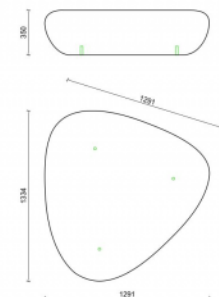

Bench Galet

Design: Urbastyle

Accessibility

Perimeter is easily noticeable with white cane.

Volume is easily understandable and friendly for people with cognitive disabilities.

Technical

GEOMETRY

HANDLING

Measurements

✓ +/- 130x130x130x35 cm - 1416 kg

Anchoring

✓ Free standing

Waterproof and anti-graffiti protection.

Other colours on request. Take into consideration a difference of colour on your screen or print-out in comparison with the reality.