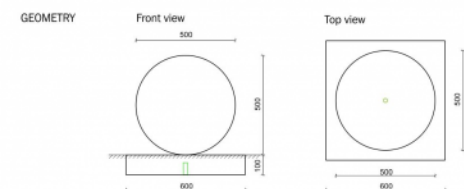

Bollard Stabilo

Anchoring

✓ 1x M12

Measurements

✓ Platform 60x60x10 cm / Ball Ø50 cm - 245 kg

Optional waterproof and anti-graffiti protection.

Other colours on request. Take into consideration a difference of colour on your screen or print-out in comparison with the reality. URBASTYLE cannot bear the responsibility for differences due to print-out or digital media.

Colours and Finishings

✓ FERRO

Technical

HANDLING

Accessibility