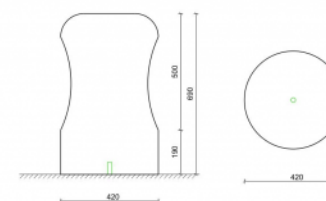

Bollard Porta

Anchoring

✓ 1x M12

Measurements

✓ Ø 42x69 cm - 160 kg

Optional waterproof and anti-graffiti protection.

Other colours on request. Take into consideration a difference of colour on your screen or print-out in comparison with the reality. URBASTYLE cannot bear the responsibility for differences due to print-out or digital media.

Colours and Finishings

✓ FERRO

Technical

GEOMETRY

Front view

Top view

HANDLING

Accessibility