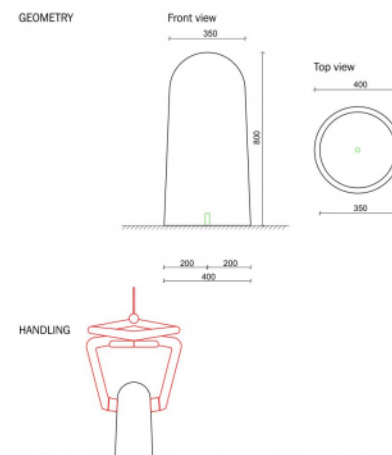

Bollard Fino

Anchoring

✓ 1x M12

Measurements

✓ Ø 40x80 cm - 195 kg

Optional waterproof and anti-graffiti protection.

Other colours on request. Take into consideration a difference of colour on your screen or print-out in comparison with the reality. URBASTYLE cannot bear the responsibility for differences due to print-out or digital media.

Colours and Finishings

✓ FINO ✓ FINERRO ✓ VISIA ✓ FERRO

Technical

Accessibility