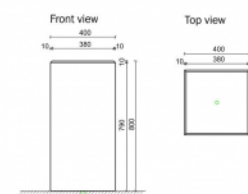

## Measurements

✓ 40x40x80 cm - 300 kg

Optional waterproof and anti-graffiti protection.

Other colours on request. Take into consideration a difference of colour on your screen or print-out in comparison with the reality. URBASTYLE cannot bear the responsibility for differences due to print-out or digital media.

## Technical

GEOMETRY

HANDLING